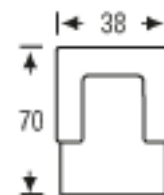

SOFA

Height: 37

LAF/RAF SOFA

Height: 37

SOFA RETURN
LAF/RAF

Height: 37

LOVESEAT

Height: 37

LAF/RAF
LOVESEAT

Height: 37

CHAIR

Height: 37

LAF/RAF
CHAIR

Height: 37

CHAISE

Height: 37

LAF/RAF
CHAISE

Height: 37

CHAIR 1/2

Height: 37

CHAIR 1/2
LAF/RAF

Height: 37

OTTOMAN

Height: 16