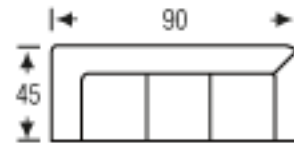

SOFA

Height: 37

LAF/RAF SOFA

Height: 37

SOFA RETURN
LAF/RAF

Height: 37

LOVESEAT

Height: 37

LAF/RAF
LOVESEAT

Height: 37

CHAIR

Height: 37

LAF/RAF
CHAIR

Height: 37

CHAISE

Height: 37