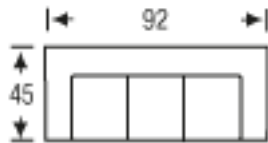

SOFA

Height: 37

LAF/RAF SOFA

Height: 37

SOFA RETURN
LAF/RAF

Height: 37

LOVESEAT

Height: 37

LAF/RAF
LOVESEAT

Height: 37

CHAIR

Height: 37

LAF/RAF
CHAIR

Height: 37

CHAISE

Height: 37