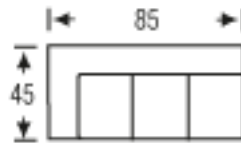

SOFA

Height: 37

LAF/RAF SOFA

Height: 37

SOFA RETURN
LAF/RAF

Height: 37

LOVESEAT

Height: 37

LAF/RAF
LOVESEAT

Height: 37

CHAIR

Height: 37

LAF/RAF
CHAIR

Height: 37

CHAISE

Height: 37