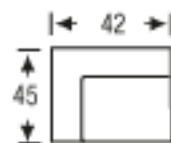

LAF/RAF
CHAISE

Height: 37

CHAIR 1/2

Height: 37

CHAIR 1/2
LAF/RAF

Height: 37

OTTOMAN

Height: 16

OTTOMAN 1/2

Height: 16

BENCH
OTTOMAN

Height: 16

WEDGE

Height: 37

Depth: 48

RECLINING CHAIR