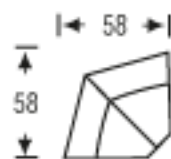

LAF/RAF
CHAISE

Height: 37

CHAIR 1/2

Height: 37

CHAIR 1/2
LAF/RAF

Height: 37

OTTOMAN

Height: 16

OTTOMAN 1/2

Height: 16

BENCH
OTTOMAN

Height: 16

WEDGE

Height: 37

Depth: 48

RECLINING CHAIR