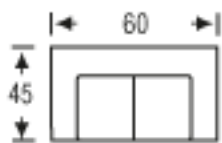

SOFA

Height: 37

LAF/RAF SOFA

Height: 37

SOFA RETURN
LAF/RAF

Height: 37

LOVESEAT

Height: 37

LAF/RAF
LOVESEAT

Height: 37

CHAIR

Height: 37

LAF/RAF
CHAIR

Height: 37

CHAISE

Height: 37