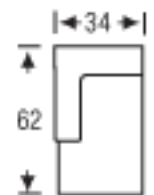

LAF/RAF
CHAISE