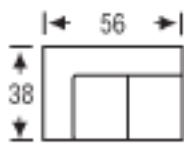

LAF/RAF
LOVESEAT