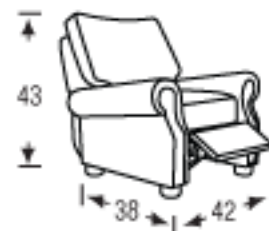

RECLINING CHAIR

Extention: 63