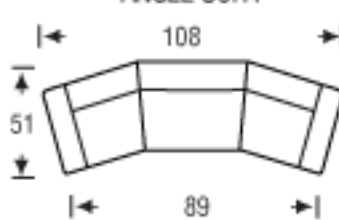

ARABELLA

Sizes may vary slightly

Height: 38

Height: 38

Height: 38

Height: 38

Height: 38

Height: 38

Height: 38

Height: 38

Height: 38

Height: 16

Height: 16

Height: 16

Height: 38

Height: 38

ANGLE SOFA

Height: 38

Height: 38

Height: 38

Extention: 63

Height: 38