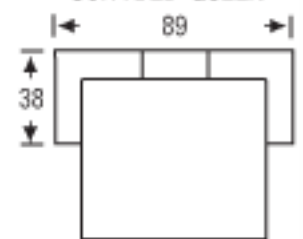

SOFA BED-QUEEN