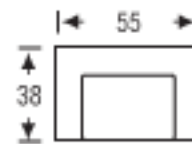

ARABELLA

Sizes may vary slightly

Height: 38

Height: 38

Height: 38

Height: 38

Height: 38

Height: 38

Height: 38

CHAIR 1/2

Height: 38

Height: 38

Height: 16

Height: 16

Height: 16

Height: 38

Height: 38

Height: 38

Height: 38

Height: 38

Extention: 63

Height: 38