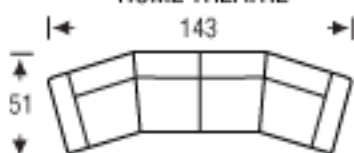

HOME THEATRE