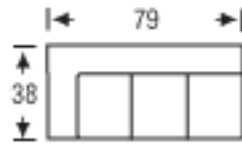

LAF/RAF SOFA