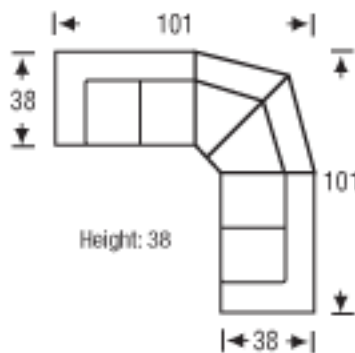

ARABELLA

Sizes may vary slightly

Height: 38

Height: 38

Height: 38

Height: 38

Height: 38

Height: 38

Height: 38

Height: 38

Height: 38

Height: 16

Height: 16

Height: 16

Height: 38

LAF/RAF LOVE WEDGE