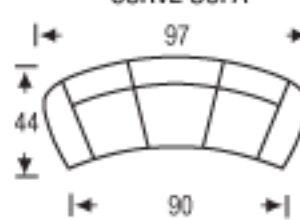

ARABELLA

Sizes may vary slightly

Height: 38

Height: 38

Height: 38

Height: 38

Height: 38

Height: 38

Height: 38

Height: 38

Height: 38

Height: 16

Height: 16

Height: 16

Height: 38

Height: 38

Height: 38

CURVE SOFA

Height: 38

Height: 38

Extention: 63

Height: 38