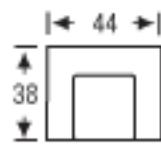

ARABELLA

Sizes may vary slightly

Height: 38

Height: 38

Height: 38

Height: 38

Height: 38

CHAIR

Height: 38

Height: 38

Height: 38

Height: 38

Height: 16

Height: 16

Height: 16

Height: 38

Height: 38

Height: 38

Height: 38

Height: 38

Extention: 63

Height: 38