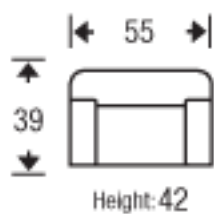

BLACKWOLFE

SOFA

LOVESEAT

CHAIR

CHAIR 1-1/2

OTTOMAN

OTTOMAN 1-1/2