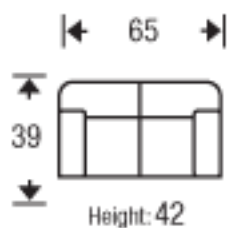

BLACKWOLFE

SOFA

LOVESEAT

CHAIR

CHAIR 1-1/2

OTTOMAN

OTTOMAN 1-1/2