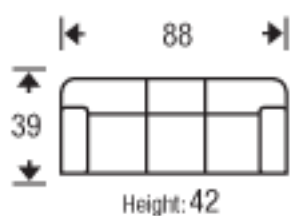

BLACKWOLFE

SOFA

LOVESEAT

CHAIR

CHAIR 1-1/2

OTTOMAN

OTTOMAN 1-1/2