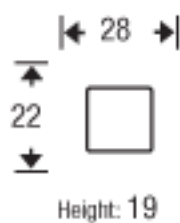

BLACKWOLFE

SOFA

LOVESEAT

CHAIR

CHAIR 1-1/2

OTTOMAN

OTTOMAN 1-1/2