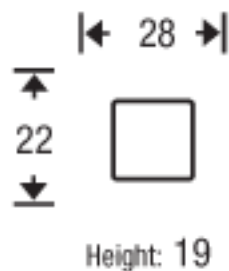

MEADOWSHIRE

SOFA

LOVESEAT

CHAIR

OTTOMAN

8-Way
hand tied
Spring Construction

The hallmark is luxury seating.
Limited lifetime warranty.