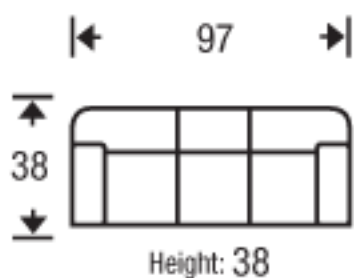

MEADOWSHIRE

SOFA

LOVESEAT

CHAIR

OTTOMAN

8-Way
hand tied
Spring Construction

The hallmark is luxury seating.
Limited lifetime warranty.