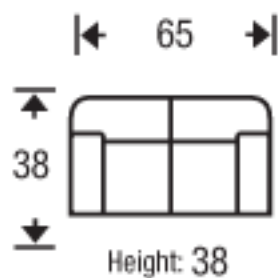

MEADOWSHIRE

SOFA

LOVESEAT

CHAIR

OTTOMAN

8-Way
hand tied
Spring Construction

The hallmark is luxury seating.
Limited lifetime warranty.