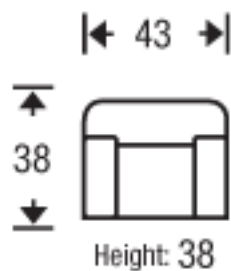

MEADOWSHIRE

SOFA

LOVESEAT

CHAIR

OTTOMAN

8-Way
hand tied
Spring Construction

The hallmark is luxury seating.
Limited lifetime warranty.