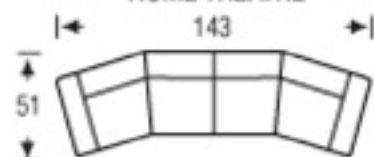

HOME THEATRE