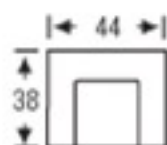

OXFORDSHIRE

Height: 38

Height: 38

Height: 38

Height: 38

Height: 38

CHAIR

Height: 38

Height: 38

Height: 38

Height: 38

Height: 16

Height: 16

Height: 16

Height: 38

Height: 38

Height: 38

Height: 38

Height: 38

Height: 38