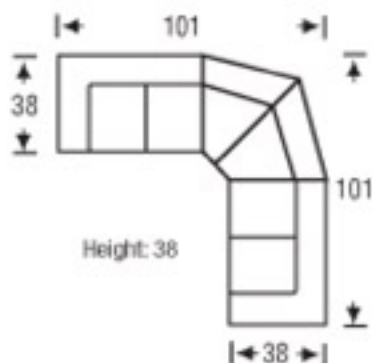

LAF/RAF LOVE WEDGE