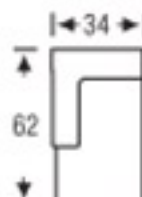

LAF/RAF
CHAISE