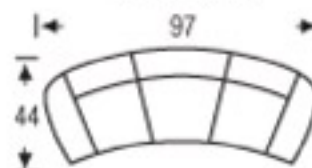

OXFORDSHIRE

Height: 38

Height: 38

Height: 38

Height: 38

Height: 38

Height: 38

Height: 38

Height: 38

Height: 38

Height: 16

Height: 16

Height: 16

Height: 38

Height: 38

Height: 38

CURVE SOFA

Height: 38

Height: 38

Height: 38