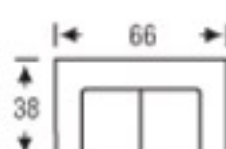

OXFORDSHIRE

Height: 38

Height: 38

Height: 38

LOVESEAT

Height: 38

Height: 38

Height: 38

Height: 38

Height: 38

Height: 38

Height: 16

Height: 16

Height: 16

Height: 38

Height: 38

Height: 38

Height: 38

Height: 38

Height: 38