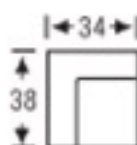

LAF/RAF
CHAIR