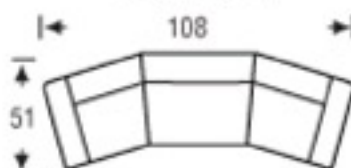

OXFORDSHIRE

Height: 38

Height: 38

Height: 38

Height: 38

Height: 38

Height: 38

Height: 38

Height: 38

Height: 38

Height: 16

Height: 16

Height: 16

Height: 38

Height: 38

ANGLE SOFA

Height: 38

Height: 38

Height: 38

Height: 38