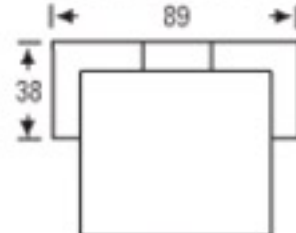

SOFA BED-QUEEN