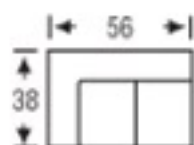

LAF/RAF
LOVESEAT