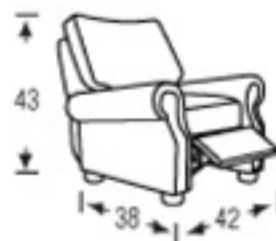

RECLINING CHAIR