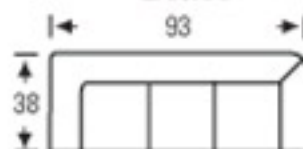

SOFA RETURN
LAF/RAF