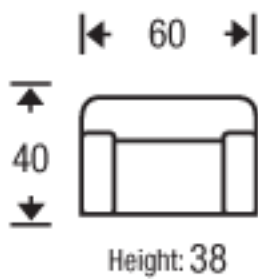

OXMOOR

SOFA

LOVESEAT

CHAIR

CHAIR 1-1/2

OTTOMAN

OTTOMAN 1-1/2