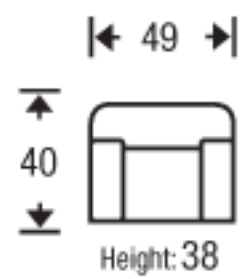

OXMOOR

SOFA

LOVESEAT

CHAIR

CHAIR 1-1/2

OTTOMAN

OTTOMAN 1-1/2